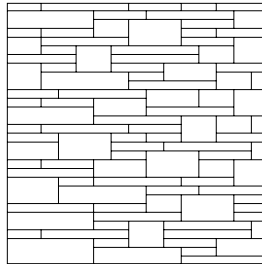

KENYA

DIMENSIONS

DEPTH x HEIGHT x WIDTH

KENYA

2" x variable x 8", 12", 20"

51mm x var. x 203, 305, 508mm

4" x variable x 8", 12", 20"

102mm x var. x 203, 305, 508mm

6" x variable x 8", 12", 20"

152mm x var. x 203, 305, 508mm

CORNER

2", 4", 6" x var. x 8", 10", 12"

51, 102, 152mm
x variable x 203, 254, 305mm

INSTALLATIONS

*Inspirations only

COLORS

STANDARD

MOORECREST

ALMOND
WHITE

CHARCOAL

PRODUCT OFFERED WITH OUR TONEXCLUSIVE SERVICE

WEIGHT

KENYA: 455 lbs

CORNER: 450 lbs

SPECIFICATIONS

KENYA:

35 ft² per crate

CORNER:

32 lin.ft per crate

16 lin.ft per half-crate