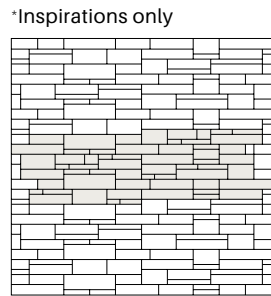

INSTALLATIONS