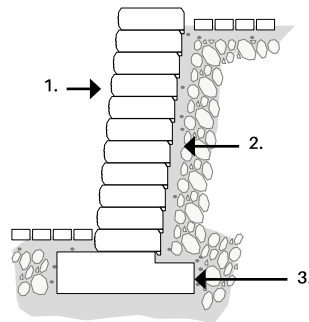

WALLS
75MM

MICCA

DIMENSIONS

(A)

MICCA

3" x 8 7/8" x 17 3/4"

75mm x 225mm x 450mm

WEIGHT

2650 lbs

SPECIFICATIONS

8 rows

8 ft² per row

64 ft² per skid

INSTALLATIONS

*Inspirations only

1. WALL
2. BEDDING
3. CONCRETE BASE