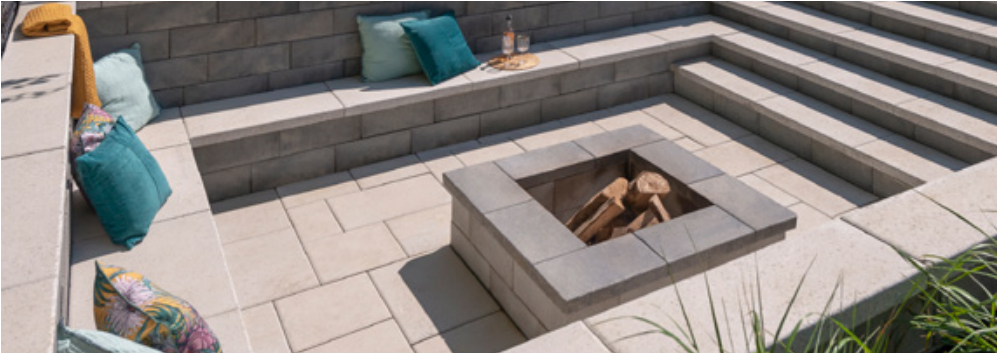

ORA

INSTALLATIONS

TOP VIEW