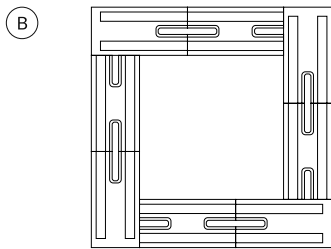

SIDE VIEW

NOTE:

The Rinox Warranty is not applicable if the insert is not installed. The fire pit insert and cover are not applicable in the Rinox Warranty.