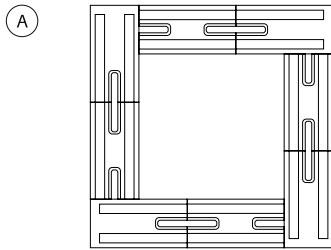

SIDE VIEW

NOTE:

The Rinox Warranty is not applicable if the insert is not installed. The fire pit insert and cover are not applicable in the Rinox Warranty.