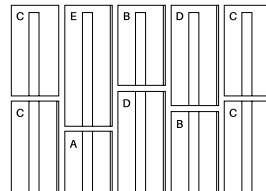

PALETTE

POIDS

3350 lbs

SPECIFICATIONS

7 rangs

4.43 pi² par rang

31 pi² par palette